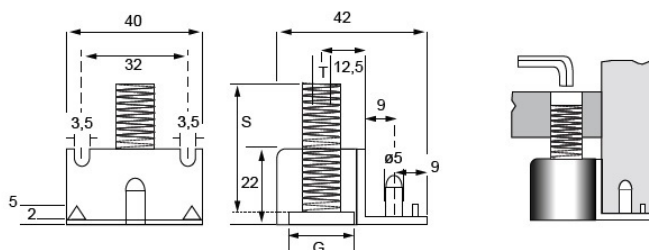

PRODUCT SHEET

Description:

Concealed Adjuster, Zamak-raw,W/Glide ø20mm,BLK,Stud M8x42

Item number:

10.16.340-1

Units	Box	Carton	HS Code	Barcode
Pcs.	1	200	8302420090	
				5704866008877

Item - number	G glide	T tread	S stud
#10.16.340	Ø20 x 9 mm	M8	32 mm