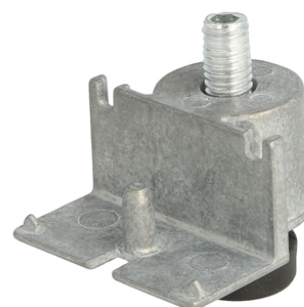

PRODUCT SHEET

Description:

Concealed Adjuster, Zamak-raw,W/Glide ø20mm,BLK,Stud M8x42

Item number:

10.16.340-1

Units	Box	Carton	HS Code	Barcode
Pcs.	1	200	8302420090	
				5704866008877

Item - number	G glide	T tread	S stud
#10.16.340	Ø20 x 9 mm	M8	32 mm